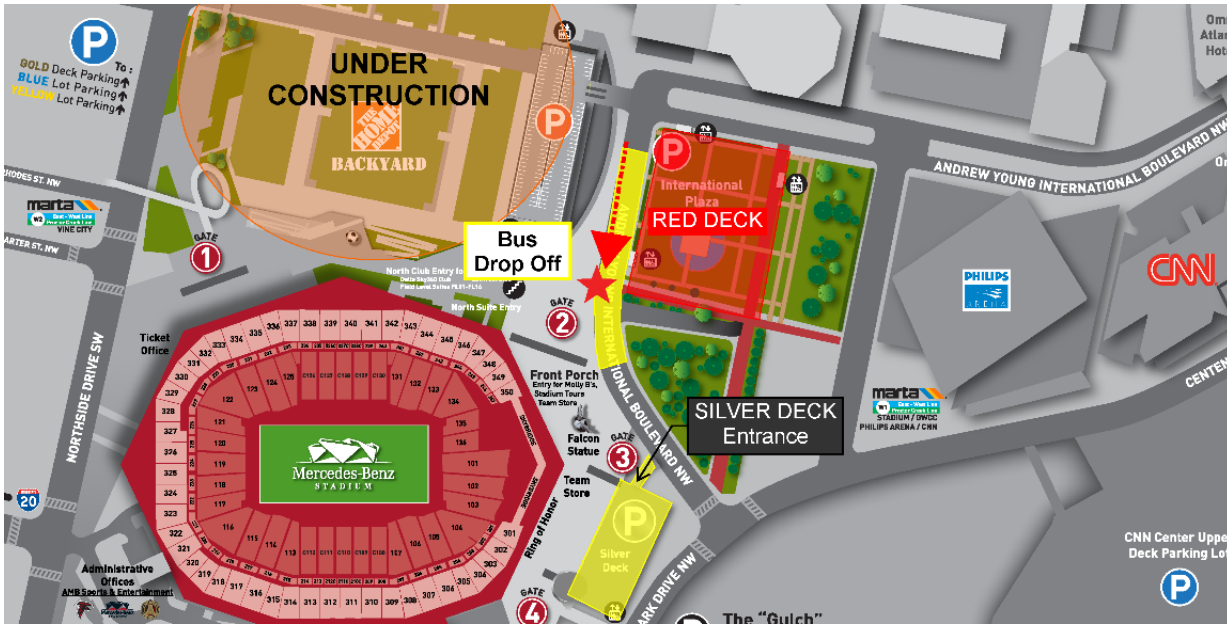

Bus Dropoff & Staging Directions

Bus Dropoff at Gate 2:

- Buses will drop off at Gate 2 Entrance (See red star below)
- Address: 1414 Andrew Young International Blvd NW, Atlanta, GA 30313
 - [Gate 2 Directions - Google Maps](#)
- After unloading, guests will proceed to Gate 2 for security screening

**** Bus cannot stage at the drop off location – see directions to staging location below***

Bus Staging – Marshalling Yard:

Directions from Gate 2 to Marshalling Yard

- Take a right onto Centennial Olympic Park Dr NW
- Take the next right onto MLK JR Dr SW
- Take the next right onto Northside Dr NW
- Take another right onto Ivan Allen Jr Blvd NW
- Marshalling Yard is on your left at the first traffic light
- Please show parking pass to attendant for entrance

****You can also enter the address 362 Ivan Allen Jr Blvd NW into Waze or Google maps and it will direct you there.**